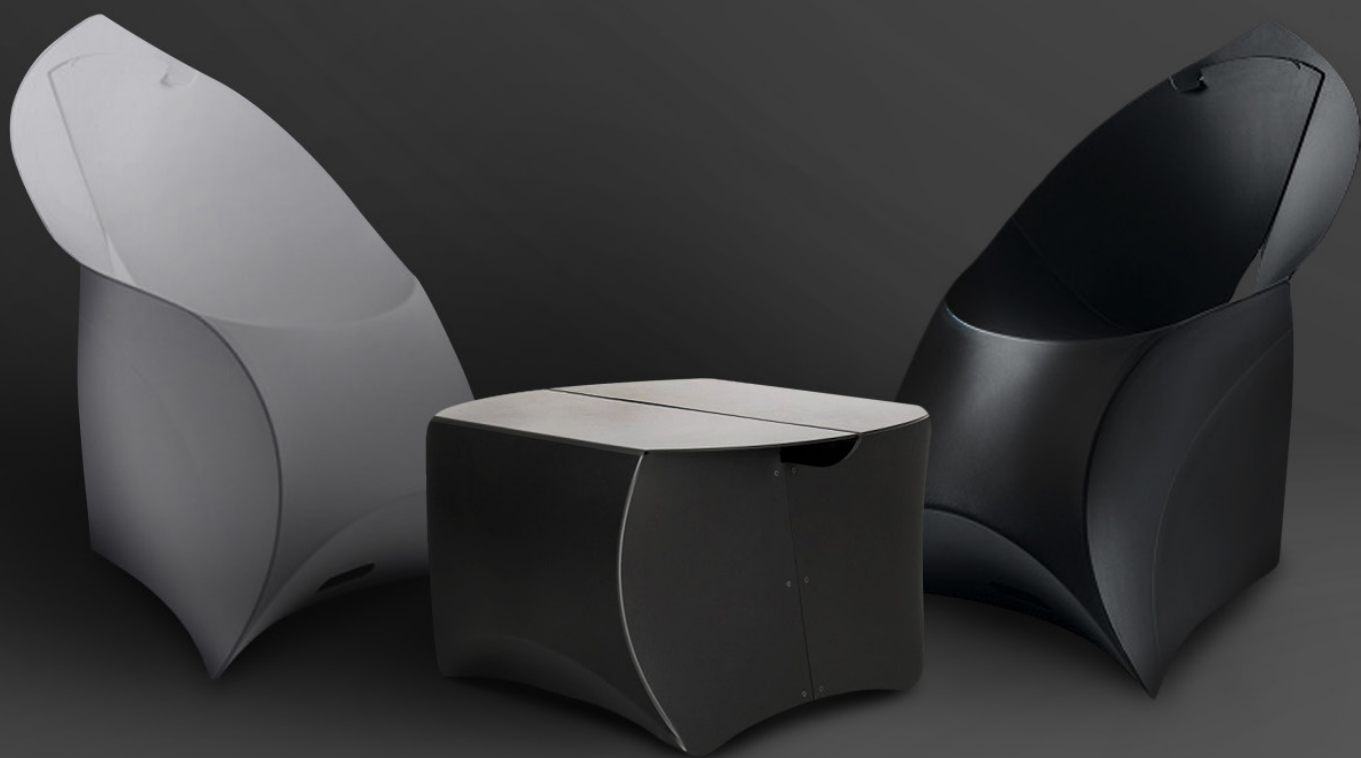

CONTENT

06

CHAIR

Arm Chair
Bar Stool
Chair

40

LED FURNITURE

18

SOFA