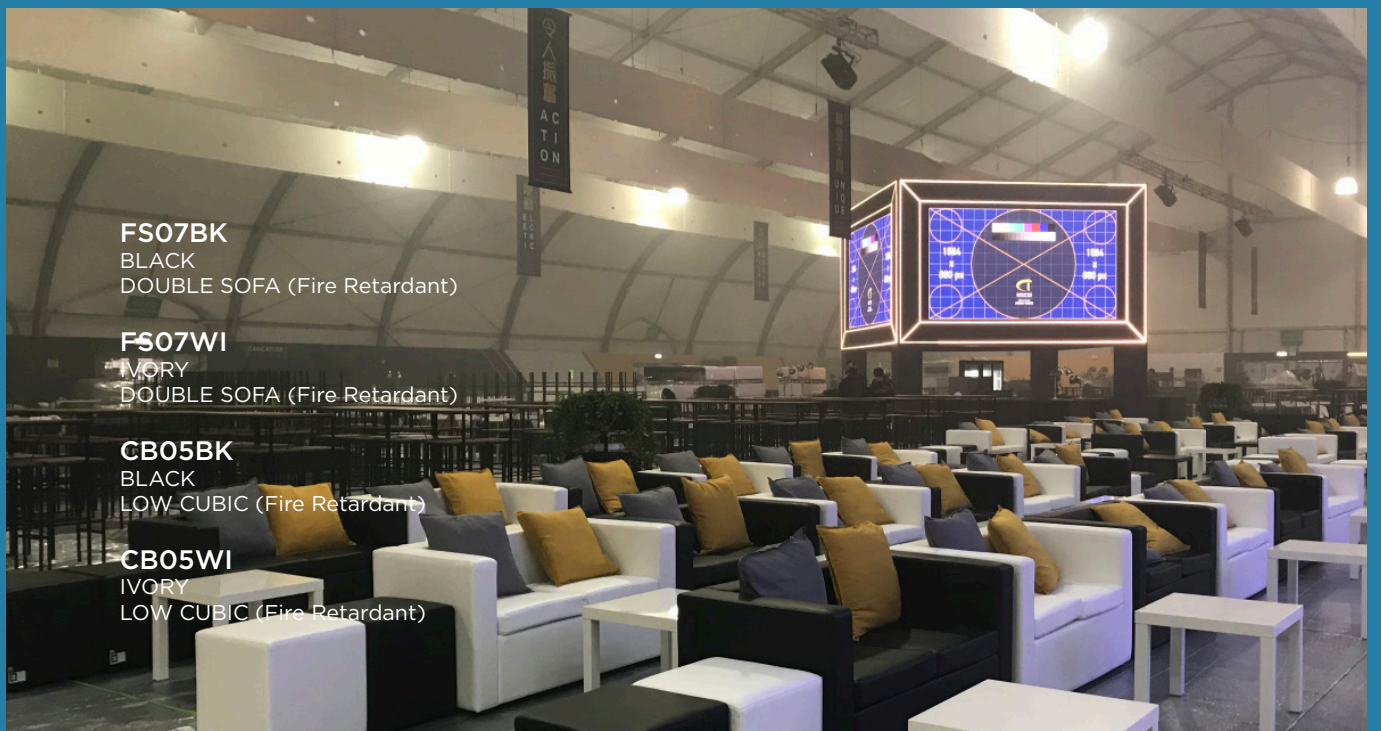

EM06BK
BLACK
MOSAIC
SOFA SET
(Fire Retardant)

EM07
EM08
Fire Retardant

EM07BK
BLACK
MOSAIC
SOFA SET
(Fire Retardant)

EM08BK
BLACK
MOSAIC
SOFA SET
(Fire Retardant)

CH38WP
WHITE
RUSILIA CHAIR (Plastic)

TR07WO
WOODEN
NYMPHEA TABLE